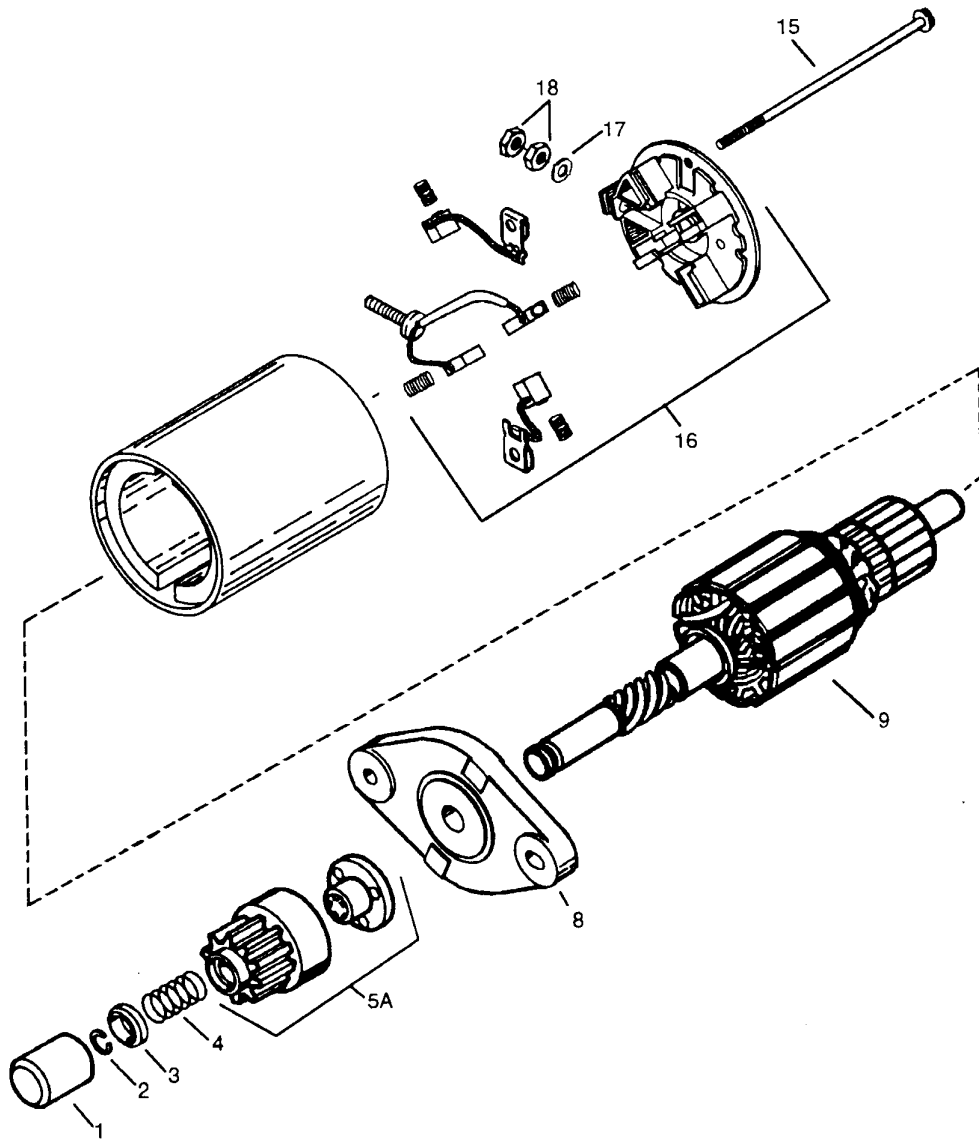

Part List

els.12 ES12-1-36795 / ES12-1-36795 Illustration

REF #	ITEM #	DESCRIPTION	QTY	REMARK
0	36795	Electric Starter (12 Volt)	1	
1	33841	Dust Cover	1	
2	33842	Retainer Ring	1	
3	33843	Spring Retainer	1	
4	33854	Anti-drift Spring	1	
5A	36853	Gear & Nut (Incl. 2)	1	
8	36854	Drive End Cap Assembly	1	
9	36855	Armature	1	
14	35897	Thrust Washer	1	
15	36856	Case Bolt	2	
16	36959	End Cap & Brush Card Ass'y	1	Incl. 14,17 & 18
17	650168	Washer	1	
18	650864	Nut	2