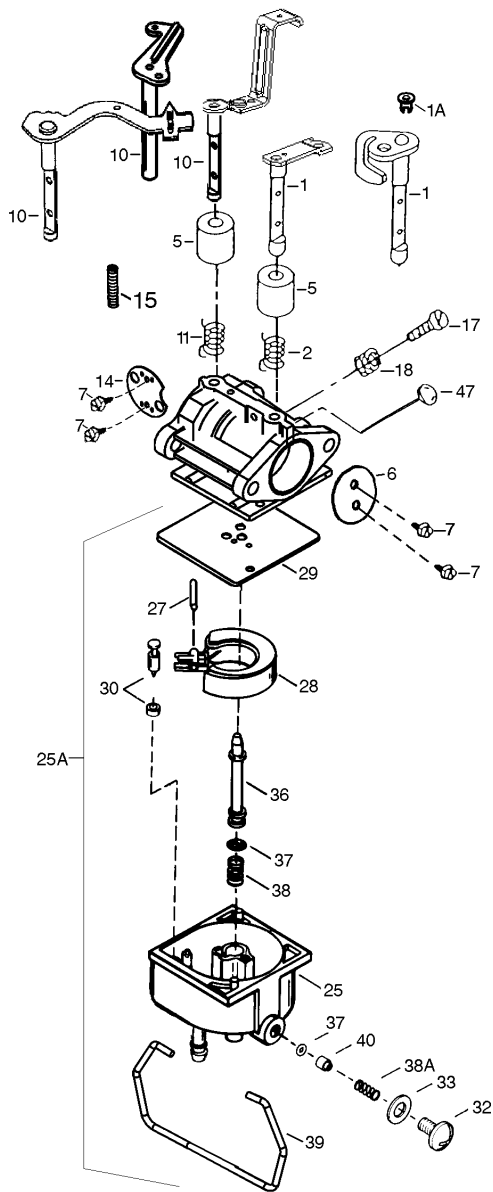

Part List

caseries.18 OHV140-203609F / TEC-640330 Illustration

REF #	ITEM #	DESCRIPTION	QTY	REMARK
0	640330	Carburetor	1	Incl. 184 of Engine PartsList
1	640035	Throttle Shaft & Lever Assembly	1	
1A	36288	Throttle Link Bushing	1	
2	640036	Throttle Return Spring	1	
5	640037	Dust Seal	2	
6	640332	Throttle Shutter	1	
7	650506	Throttle Shutter Screws	2	
10	640044	Choke Shaft & Lever Assembly	1	
11	632785	Choke Return Spring	1	
14	640913	Choke Shutter	1	
17	651025	Throttle Crack Screw/Idle Speed Screw	1	
18	630766	Tension Spring	1	
25	640331	Float Bowl Assembly	1	
25A	640334	Bowl Kit	1	
27	632544	Float Shaft	1	
28	632543	Float	1	
29	640047	Float Bowl to Body Gasket	1	
30	632709	Inlet Needle & Seat	1	
32	640041	Bowl Drain Screw	1	
33	27110A	Bowl Drain Washer	1	
36	640067	Main Nozzle Tube	1	
37	632547	O-Ring	2	
38	632545	Spring, Main Nozzle Tube	1	
38A	36918	Spring	1	
39	640218A	Float Bowl Retainer	1	
40	632788	Main Fuel Jet	1	
47	630748	Welch Plug, Idle Mixing Well	1